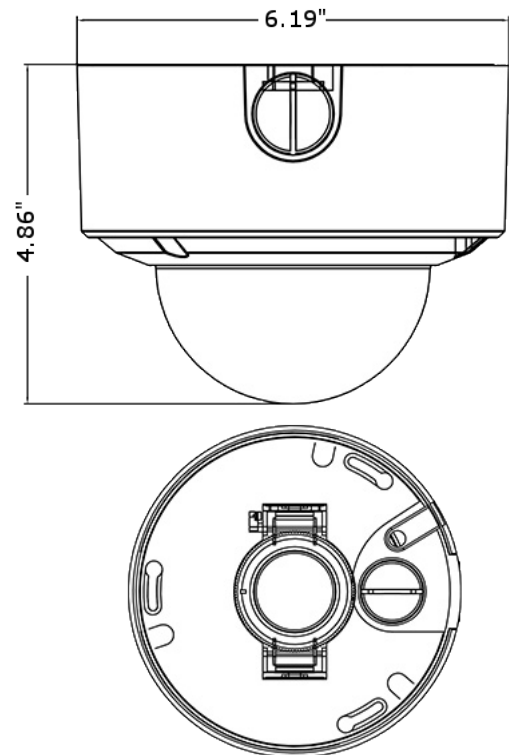

► ordering information

MZ-HD30-8-C

330 Nevada St., Newton, MA 02460 www.ivcco.com 617-467-3059

© 2019, Industrial Video & Control Co. The Industrial Video & Control Co. logo is a registered trademark of Industrial Video & Control Co.. All other company names and products are trademarks or registered trademarks of their respective companies. All information provided is subject to change without notice. 5/6/2019